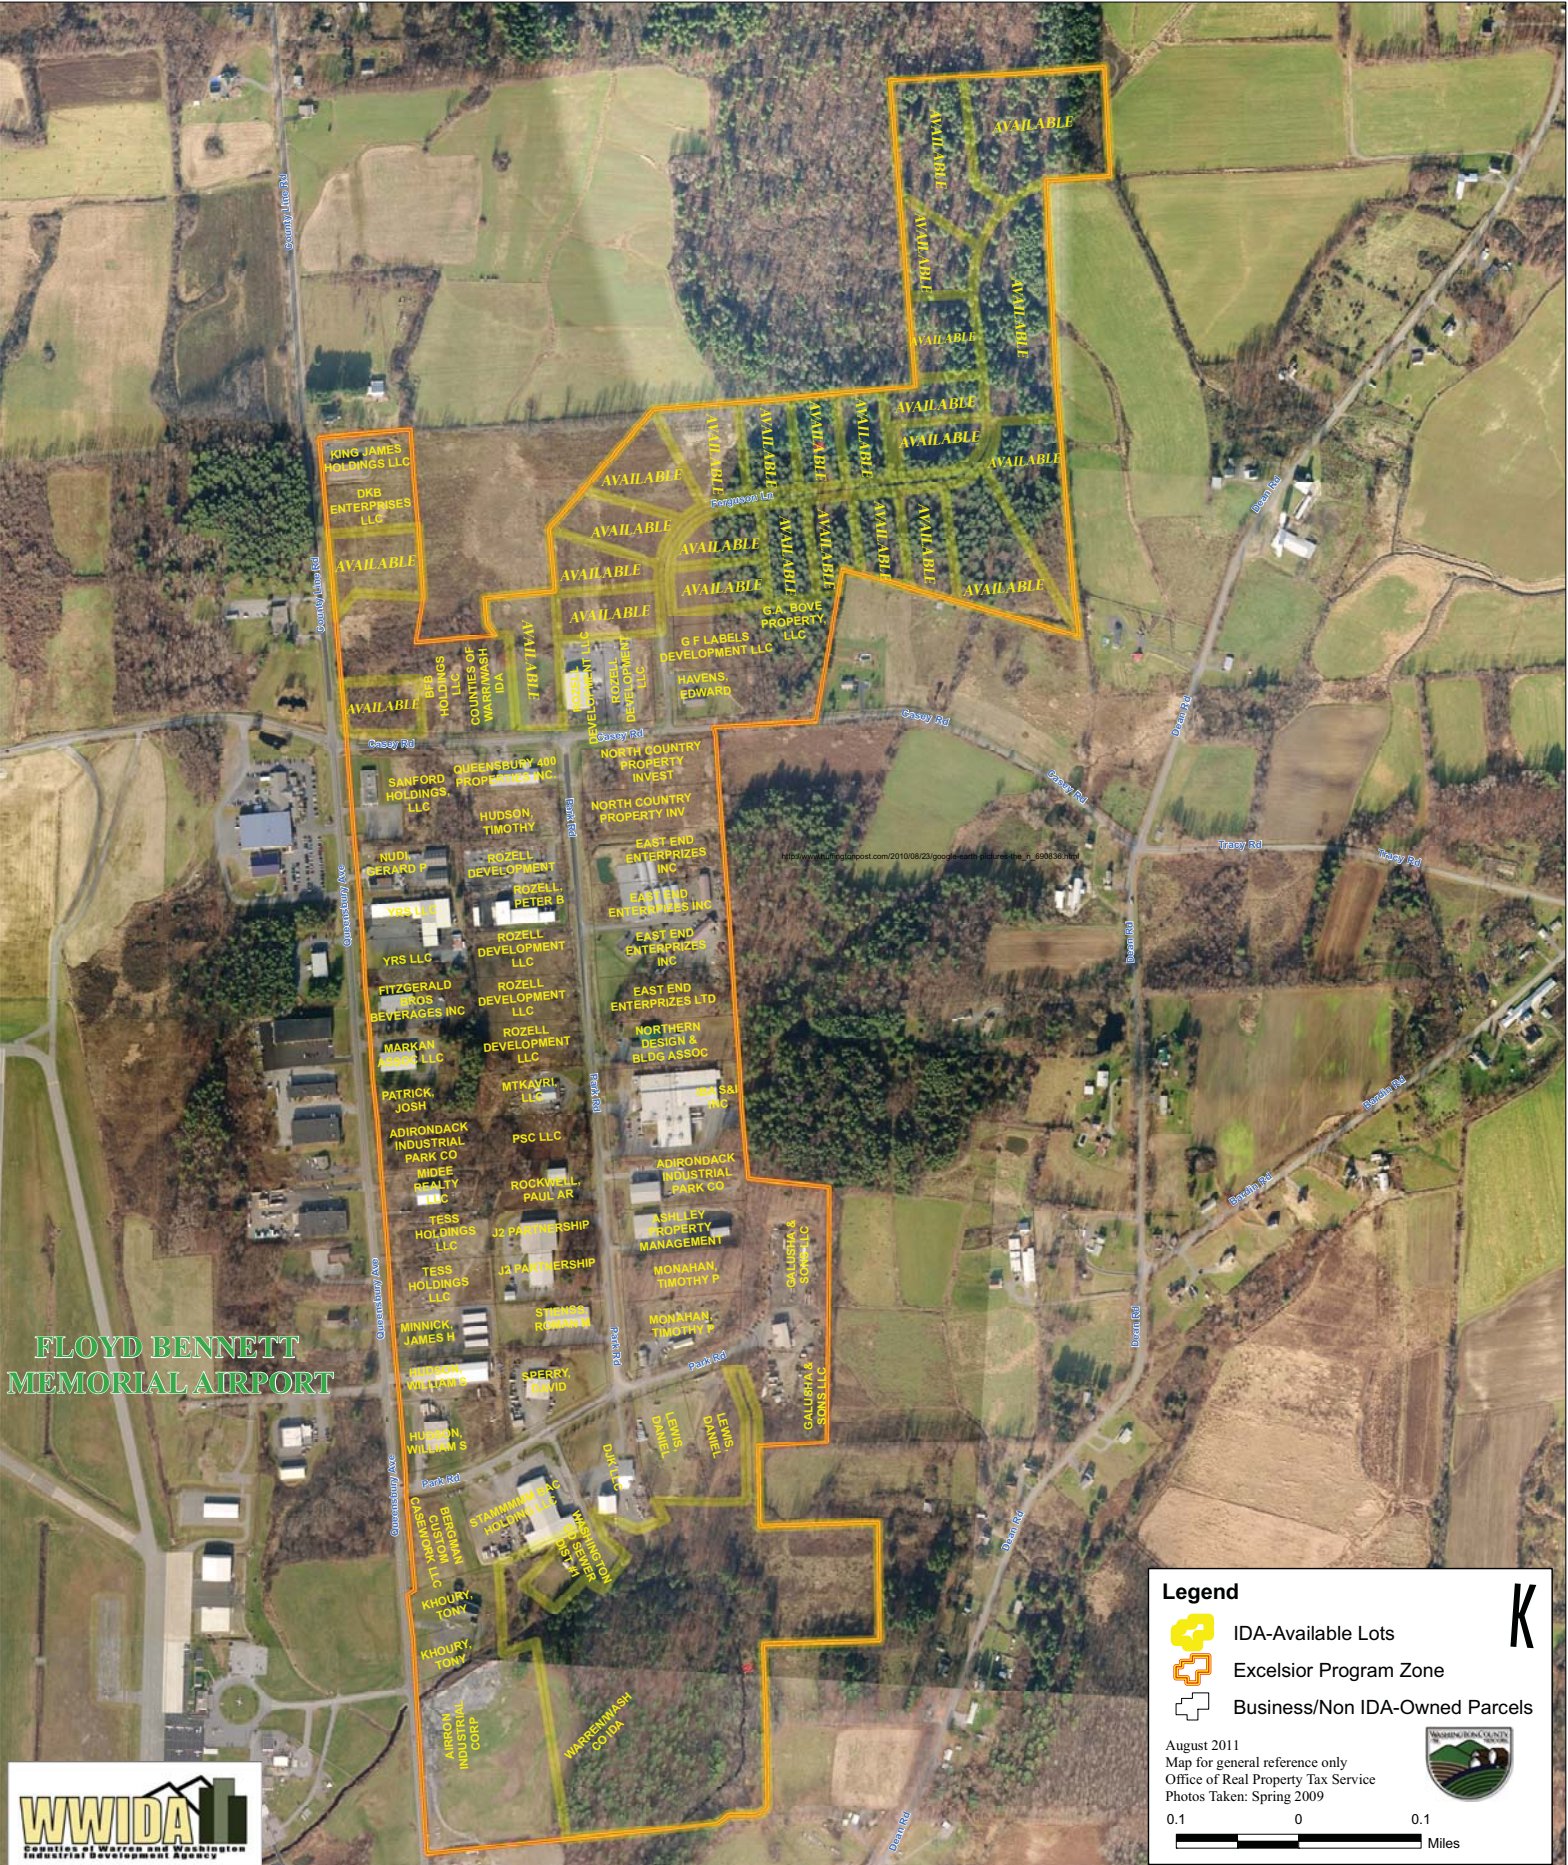

Airport Industrial Park

COUNTIES OF WARREN AND WASHINGTON INDUSTRIAL DEVELOPMENT AGENCY (WWIDA)

FLOYD BENNETT
MEMORIAL AIRPORT

Legend

- IDA-Available Lots
- Excelsior Program Zone
- Business/Non IDA-Owned Parcels

August 2011
Map for general reference only
Office of Real Property Tax Service
Photos Taken: Spring 2009

0.1 0 0.1
Miles